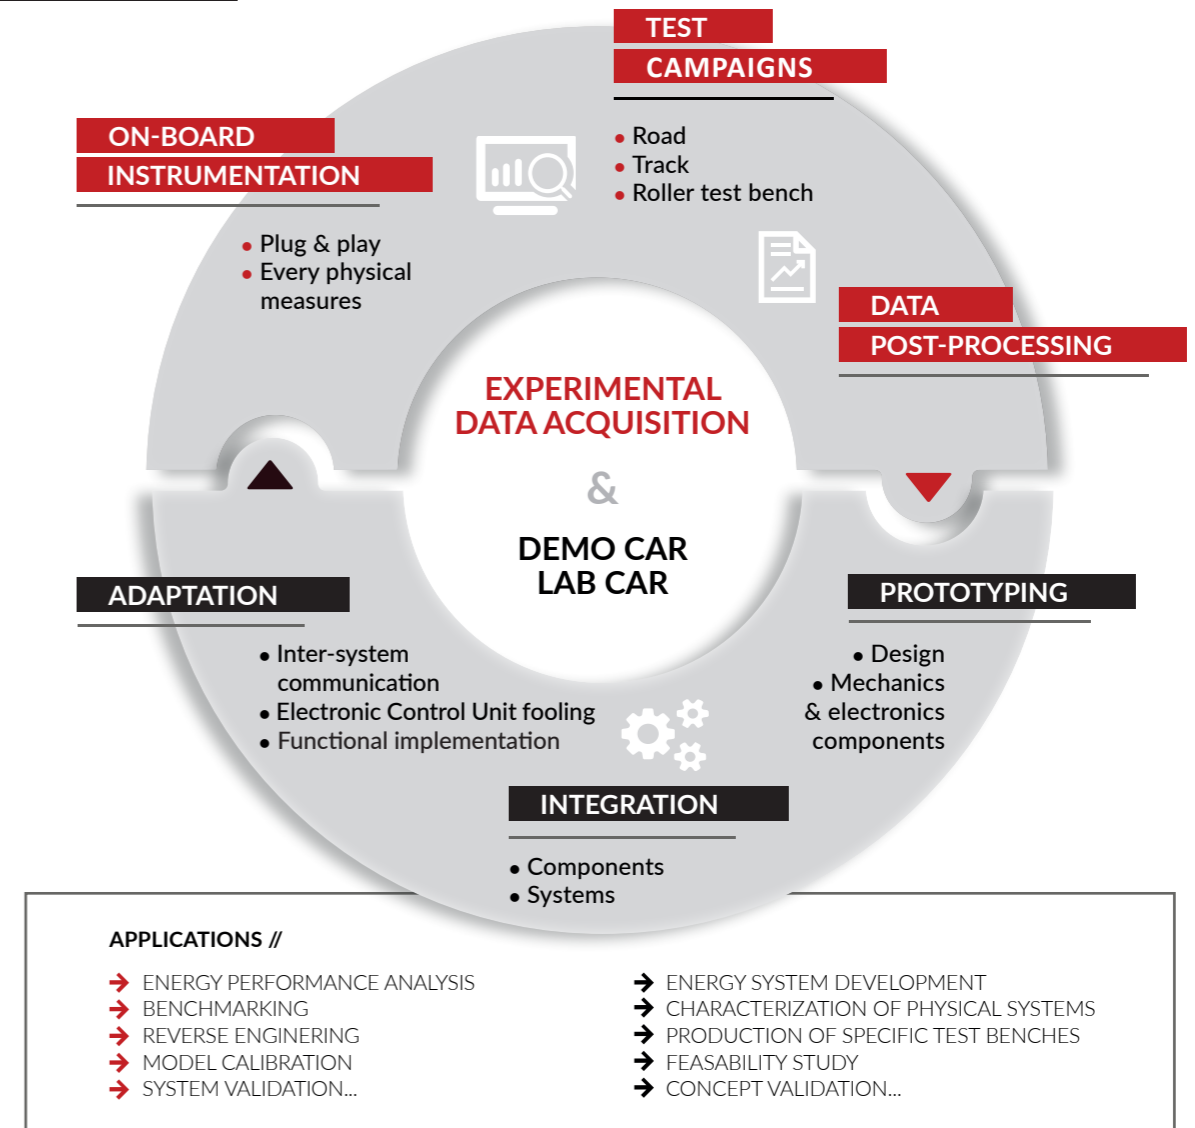

- project management **from A to Z**,
- **synergy of skills from our experts** : physics, electronics, mechanics & IT,
- **personalized** support,
- complete **independence** thanks to our technical means : design office, electronics lab, vehicle & prototyping workshops...

Our mission : to be the key partner of your productivity

1 HUMAN-SIZED TEAM

FOR A PERSONALIZED SERVICE

- ★ **API by TOTAL**
  Financial support
- ★ **Initiative PME by ADEME**
  Financial support and reward
- ★ **ADI by BPI FRANCE**
  Financial support

ADACCESS IS REGISTERED AS CREDIT IMPOT RECHERCHE, A FRENCH TAX-DEDUCTIBLE CONTRIBUTION FOR OUR CLIENTS

SOLID EXPERTISE

Global service & all-inclusive projects

ADACCESS works in the whole **V-model of R&D automotive engineering**. With our all-inclusive project services, we offer a **complete management** of your project, from conception phase to finale validation.

Single contact & collaborative approach

ADACCESS offers a **personalized support** in every project : one contact is dedicated to your project management. At the same time, ADACCESS's team works in **close collaboration** with all our clients.

Secured commitment & satisfaction guaranteed

As partner of your **success**, ADACCESS is committed in respect of **costs, deadlines** and **quality** of the services. ADACCESS is following a constant **improvement process** to guarantee a high level of satisfaction from our clients.

INNOVATIVE APPROACH

UPCOMING

eVA, NEW PLATFORM OF EXPERIMENTAL DATA & PARTICIPATIVE PROJECTS

Producer of engineering studies and experimental data, ADACCESS will launch very soon **eVA**, a new platform of experimental data & participative projects.

This online and innovative service will be divided in 2 parts :

1. **1. Data Store** : studies and data set,
2. **2. Project Factory** : "engineering factory" of data acquisition projects, open to participation of our clients.

► For further information : www.adaccess.online/en/platform-eva